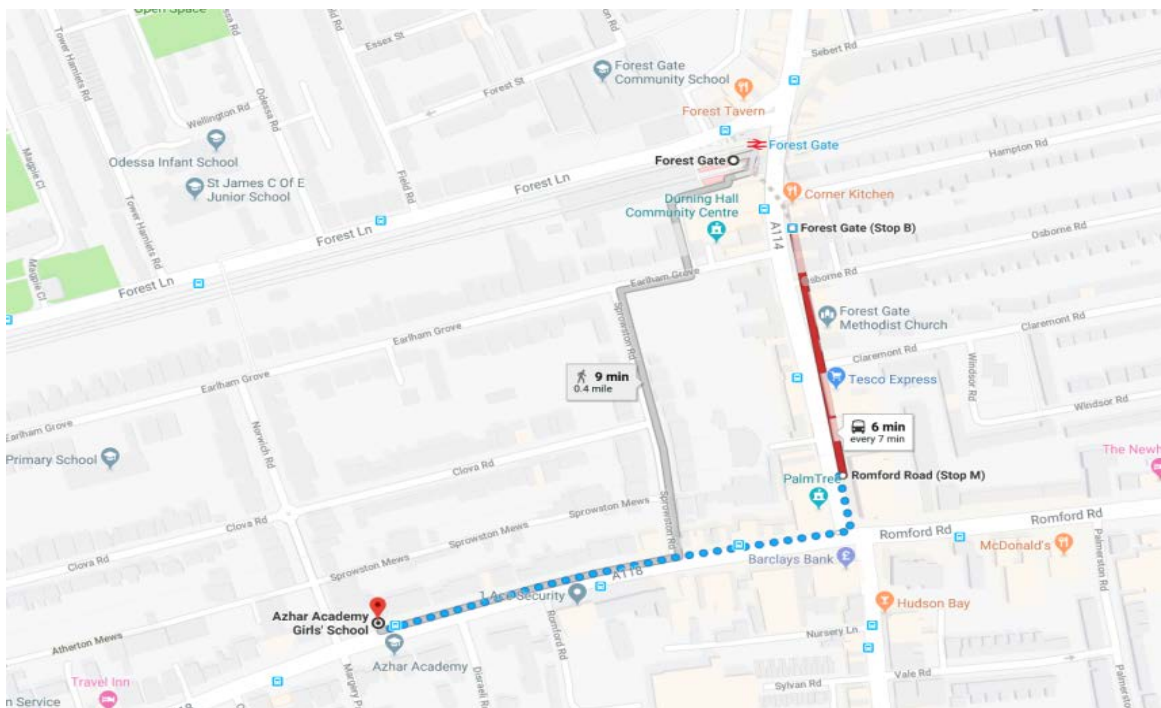

BUSES FROM STRATFORD UNDERGROUND STATION The 25 & 86 bus will bring you to the school. The bus journey is approximately 4 minutes Margery Park Road bus stop is just outside the school gate. Destination will be on the left

WALKING FROM FOREST GATE TRAIN STATION TO AZHAR ACADEMY – 10 MINUTES Walk east on Forest Lane towards Woodgrange Road - 151 ft Turn right into Woodgrange Road – 0.2 min Turn right onto Romford Road – school is on the left

PARKING The area around the school has parking restrictions and very limited parking spaces can be found in the local area. Please plan your journey in advance using the options above.