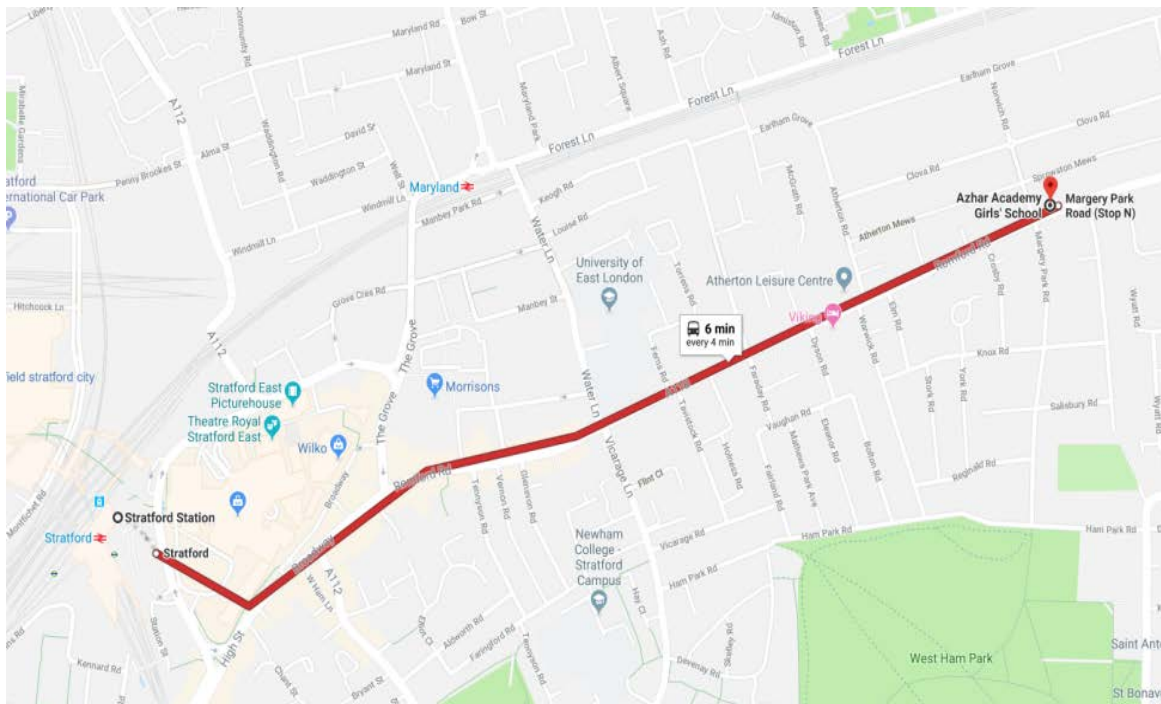

BUSES FROM STRATFORD UNDERGROUND STATION The 25 & 86 bus will bring you to the school. The bus journey is approximately 4 minutes Margery Park Road bus stop is just outside the school gate. Destination will be on the left

WALKING FROM FOREST GATE TRAIN STATION TO AZHAR ACADEMY – 10 MINUTES Walk east on Forest Lane towards Woodgrange Road - 151 ft Turn right into Woodgrange Road – 0.2 min Turn right onto Romford Road – school is on the left

PARKING The area around the school has parking restrictions and very limited parking spaces can be found in the local area. Please plan your journey in advance using the options above.